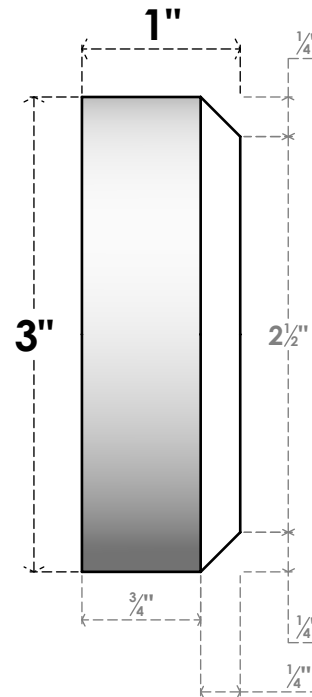

ROSP030X030X100GRY01

3"W X 3"H X 1"P STANDARD GRAYSON ROSETTE WITH BEVELED EDGE, ARCHITECTURAL GRADE PVC

FRONT

SIDE

EKENA MILLWORK
2300 WEST MAIN ST.
CLARKSVILLE, TX 75426
TOLL FREE: 866-607-0453
WWW.EKENAMILLWORK.COM

NOTES

1. INSTALLATION TO BE COMPLETED IN ACCORDANCE WITH MANUFACTURER'S SPECIFICATIONS.
2. DRAWING MAY NOT BE TO SCALE
3. THIS DRAWING IS INTENDED FOR DESIGN AND PLANNING PURPOSES ONLY.
4. ALL INFORMATION CONTAINED HEREIN WAS CURRENT AT THE TIME OF DEVELOPMENT BUT MUST BE REVIEWED AND APPROVED BY THE PRODUCT MANUFACTURER TO BE CONSIDERED ACCURATE.
5. ARCHITECTURAL GRADE PVC PRODUCTS ARE MADE FROM EXPANDED CELLULAR PVC AND COME NATURALLY WHITE BUT MAY BE PAINTED