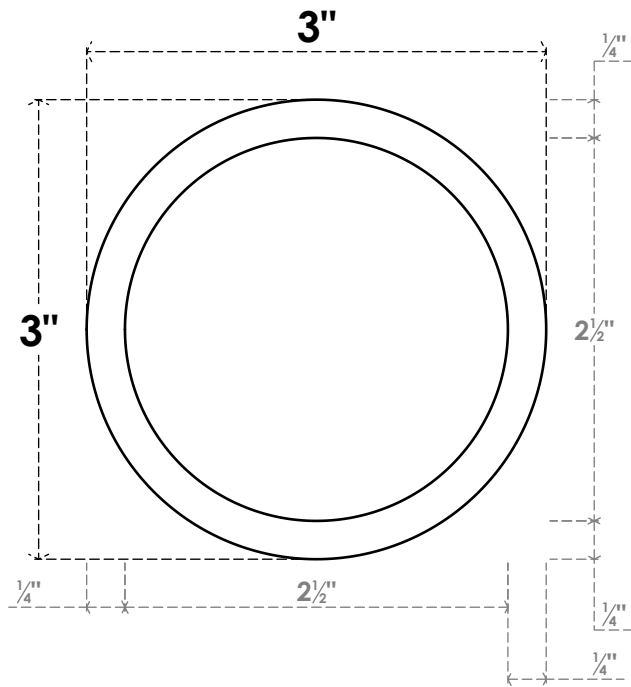

ROSP030X030X100GRY01

3"W X 3"H X 1"P STANDARD GRAYSON ROSETTE WITH BEVELED EDGE, ARCHITECTURAL GRADE PVC

FRONT

SIDE

EKENA MILLWORK
2300 WEST MAIN ST.
CLARKSVILLE, TX 75426
TOLL FREE: 866-607-0453
WWW.EKENAMILLWORK.COM

NOTES

1. INSTALLATION TO BE COMPLETED IN ACCORDANCE WITH MANUFACTURER'S SPECIFICATIONS.
2. DRAWING MAY NOT BE TO SCALE
3. THIS DRAWING IS INTENDED FOR DESIGN AND PLANNING PURPOSES ONLY.
4. ALL INFORMATION CONTAINED HEREIN WAS CURRENT AT THE TIME OF DEVELOPMENT BUT MUST BE REVIEWED AND APPROVED BY THE PRODUCT MANUFACTURER TO BE CONSIDERED ACCURATE.
5. ARCHITECTURAL GRADE PVC PRODUCTS ARE MADE FROM EXPANDED CELLULAR PVC AND COME NATURALLY WHITE BUT MAY BE PAINTED